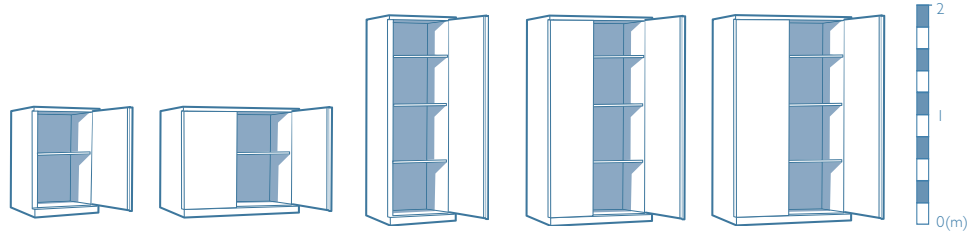

ENIGMA

Technical Specifications

Dimensions (mm)	Enigma 25	Enigma 45	Enigma 50	Enigma 75	Enigma 110
External height	1050	1050	1970	1970	1970
External width	655	1150	655	1000	1150
External depth (+60mm with handle)	500	500	500	500	600
External width (door open 90°)	655	1150	655	1000	1150
External width (door open 180°)	1264	2248	1264	1948	2248
External depth (door open 90°)	1112	1112	1112	992	1212
Internal height	910	910	1830	1830	1830
Internal width	629	1124	629	974	1124
Internal depth	428	428	428	428	528
Clearance height	910	910	1830	1830	1830
Clearance width (door open 90°)	549	1007	549	857	1007
Volume (litres)	250	440	500	750	1100
Weight (kg)	85	120	140	186	200

Fittings and options	Enigma 25	Enigma 45	Enigma 50	Enigma 75	Enigma 110
No. of shelves for hanging files delivered with the product	2	2	4	4	4
Max. no. of additional shelves for hanging files*	4	4	8	8	8
Max. no. of lockable compartments*	4	8	8	12	16
Max. capacity for gun rack*	-	-	13 rifles	17 rifles	-