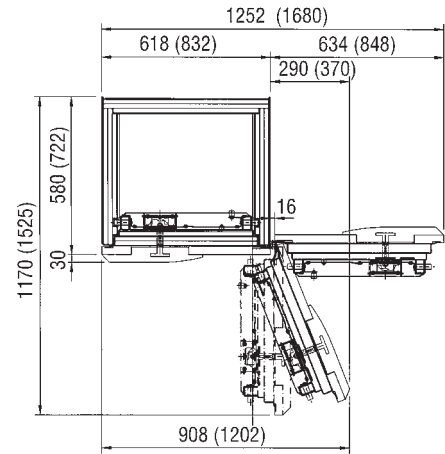

KASO E-300 series EUROSAFES

Lock cover panel

*Mauer-keylock with
 changeable keys*

*Selo-A
 electronic code lock*

*S&G 6630 mechanical
 combination lock*

- Burglary tested and certified according to Euronorm EN 1143-1 Grade 0 to IV (ECB-S)
- Fire protection for 60 minutes according to NT FIRE 017 – 60 PAPER (Grade 0 to II)
- Wide range of locking options and accessories
- Panel options and special safe colours
- Standard colour light grey, RAL 7035

Model	External height mm	Internal height mm	Volume l	Weight kg			
				E0/E1	E2	E3	E4
E-310	612	493	87	190	230	260	290
E-320	962	843	149	270	310	350	390
E-330	1312	1193	211	360	400	450	510
E-340	1662	1543	273	440	480	550	630
E-350	1912	1793	317	490	520	600	690
E-370	1912	1793	635	680	780	880	1000

Measures in brackets for model E-370

Models 310-350:

External width 618 mm (outer hinges 16 mm) and external depth 580 mm (+ lock cover 30 mm). Internal width 486 mm and internal depth 364 mm.

Model 370:

External width 832 mm (outer hinges 16 mm) and external depth 722 mm (+lock cover 30 mm). Internal width 700 mm and internal depth 506 mm.

Inside fittings for KASO E-300 Series Safes

Adjustable plain shelf