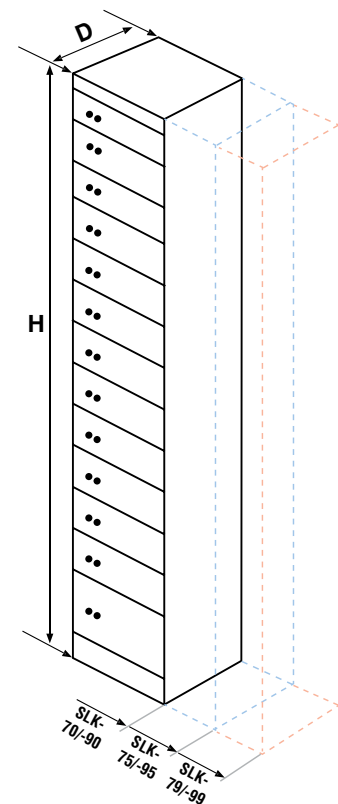

External measure:

SLK-70 series:

Total door thickness 11 mm
 Height 2000 mm
 Depth 460 mm
 Width 303 mm (SLK-70)
 453 mm (SLK-75)
 603 mm (SLK-79)

SLK-90 series:

Total door thickness 16 mm
 Market leading security features:
 Fixed back bolt bank
 Spring steel hinge axle (pat.)
 Height 2000 mm
 Depth 460 mm
 Width 303 mm (SLK-90)
 453 mm (SLK-95)
 603 mm (SLK-99)

Locking options:

One or two keylocks per box
 Abloy Classic or Security keylock
 Electronic locking

Standard color:

RAL 9002 (light beige), powder painted

Standard Box height (mm):

60 mm	75 mm	100 mm	125 mm
150 mm	175 mm	200 mm	250 mm
300 mm	400 mm	450 mm	600 mm

Safety Deposit Boxes

Three standard models of Kaso SLK-90 series safety deposit boxes: SLK-90, SLK-95 and SLK-99. Shown example features in the picture: two Abloy keylocks per box, full stainless steel